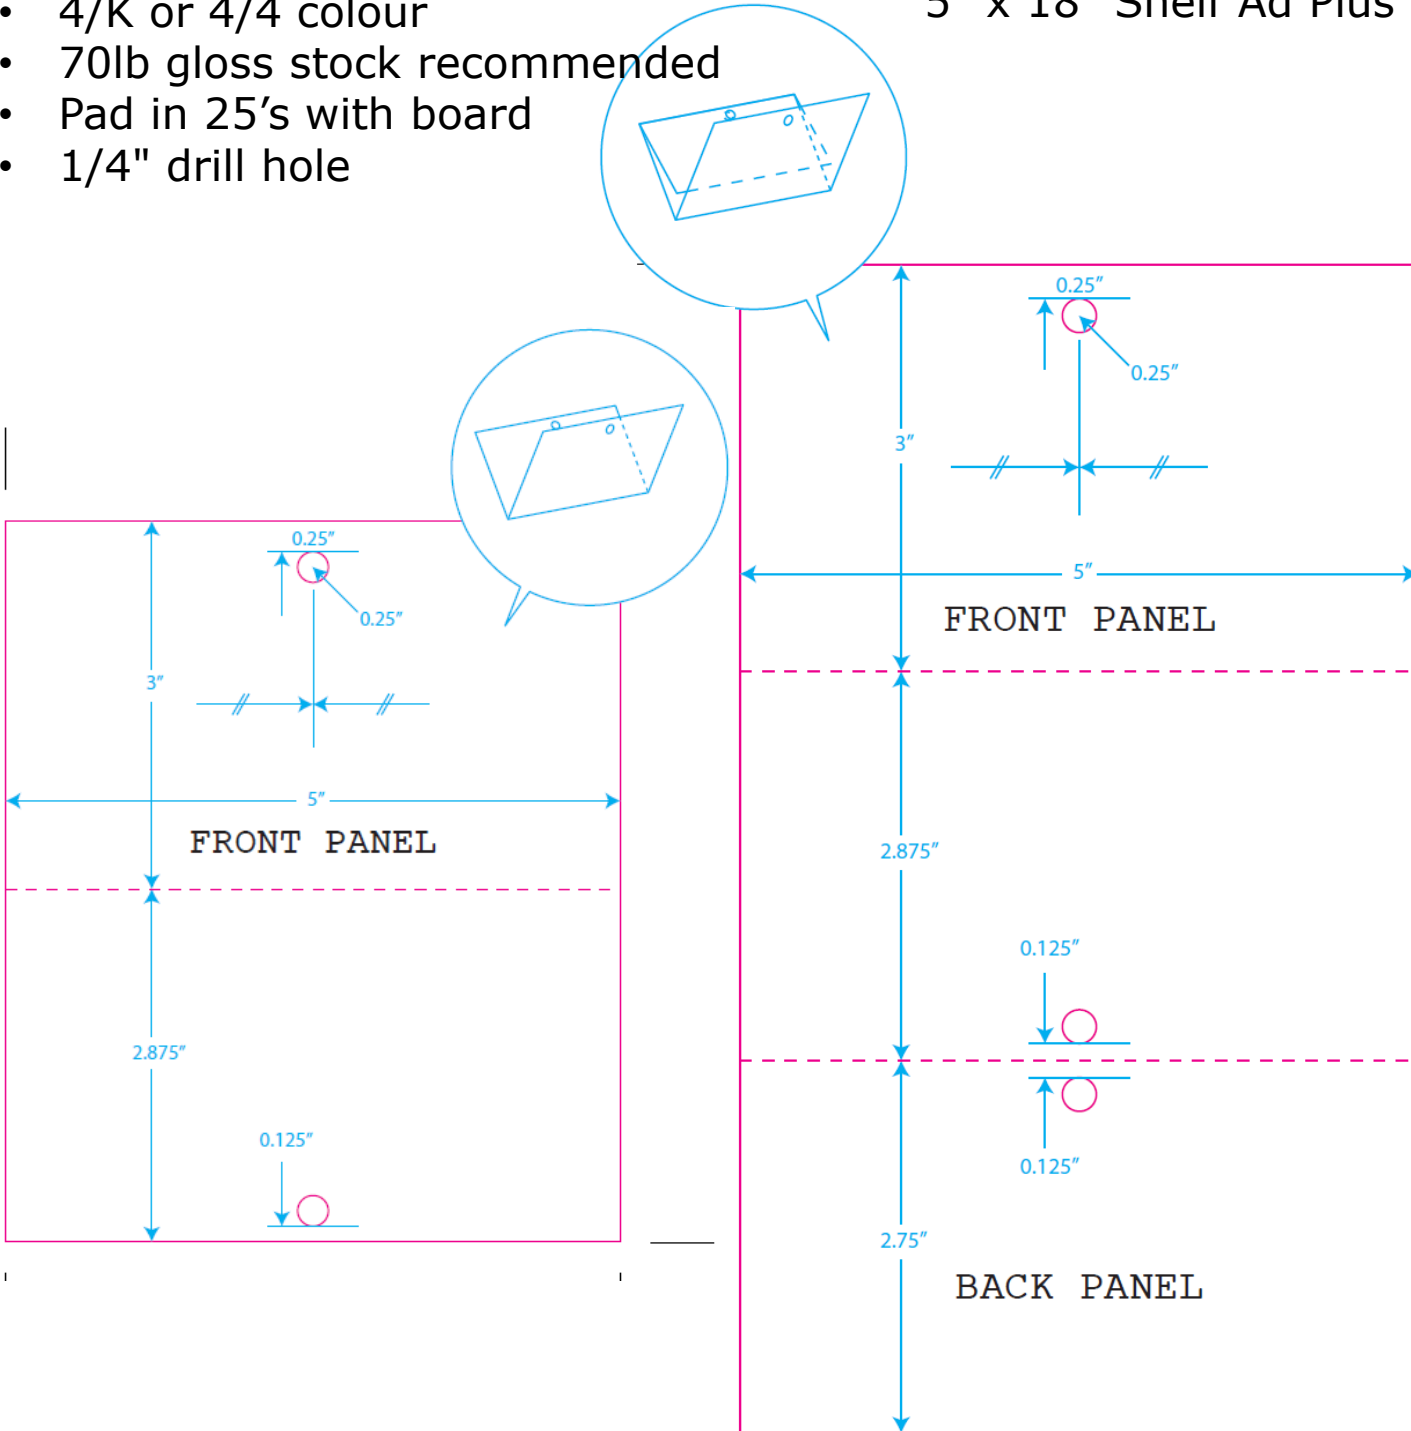

**PRINT SPECS**

- Trim size: Two Panel 5" x 6"
- Trim size: Three Panel 5" x 9"
- Bleed 1/8"
- 100% live area
- 4/K or 4/4 colour
- 70lb gloss stock recommended
- Pad in 25's with board
- 1/4" drill hole

**Can be used with:**

- 5" x 9" Shelf Ad Plus
- 5" x 9" Shelf Ad Plus Deluxe
- 5" x 12" Shelf Ad Plus
- 5" x 12" Shelf Ad Plus Deluxe
- 5" x 18" Shelf Ad Plus

FRONT PANEL