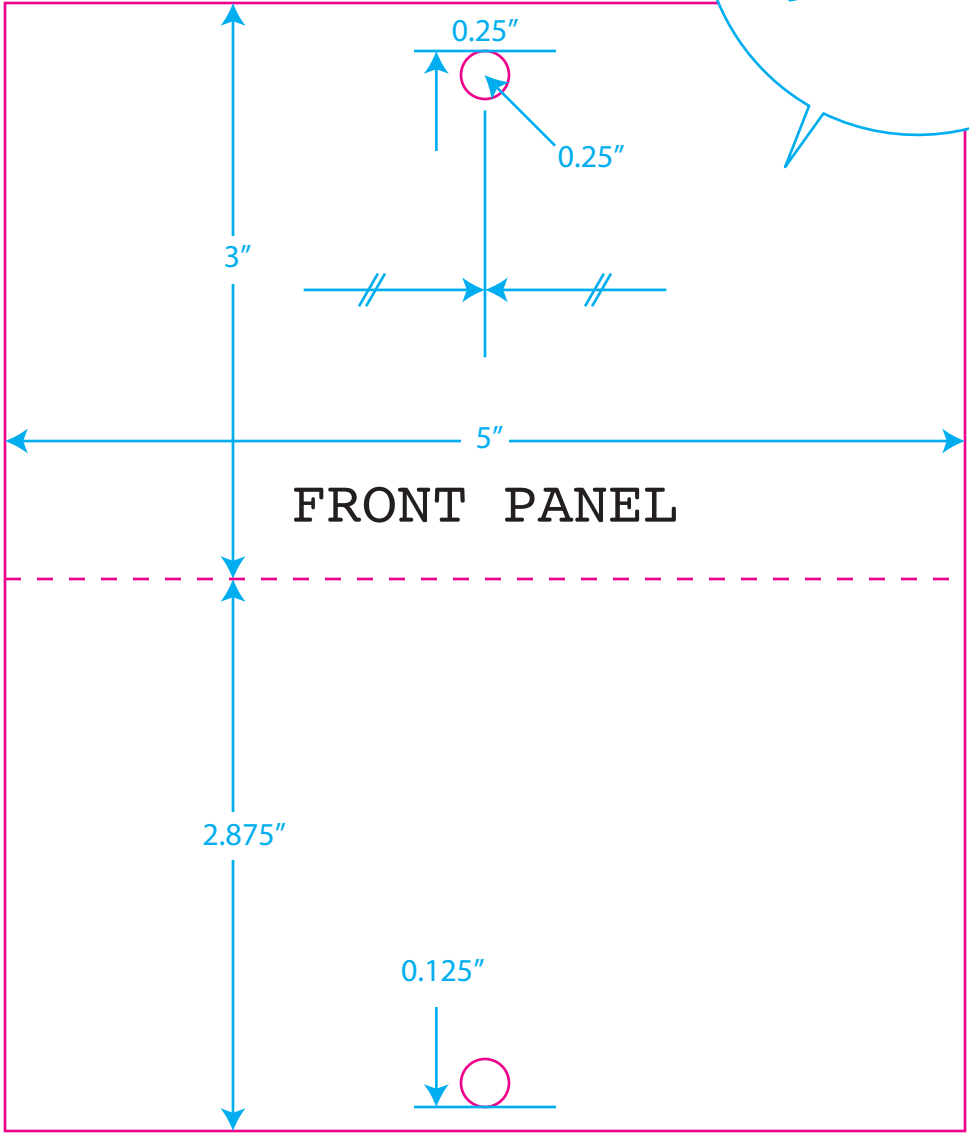

**PRINT SPECS**

- Trim size: Two Panel 5" x 6"
- Trim size: Three Panel 5" x 9"
- Bleed 1/8"
- 100% live area
- 4/K or 4/4 colour
- 70lb gloss stock recommended
- Pad in 25's with board
- 1/4" drill hole

**Can be used with:**

- 5" x 9" Shelf Ad Plus
- 5" x 9" Shelf Ad Plus Deluxe
- 5" x 12" Shelf Ad Plus
- 5" x 12" Shelf Ad Plus Deluxe
- 5" x 18" Shelf Ad Plus

FRONT PANEL